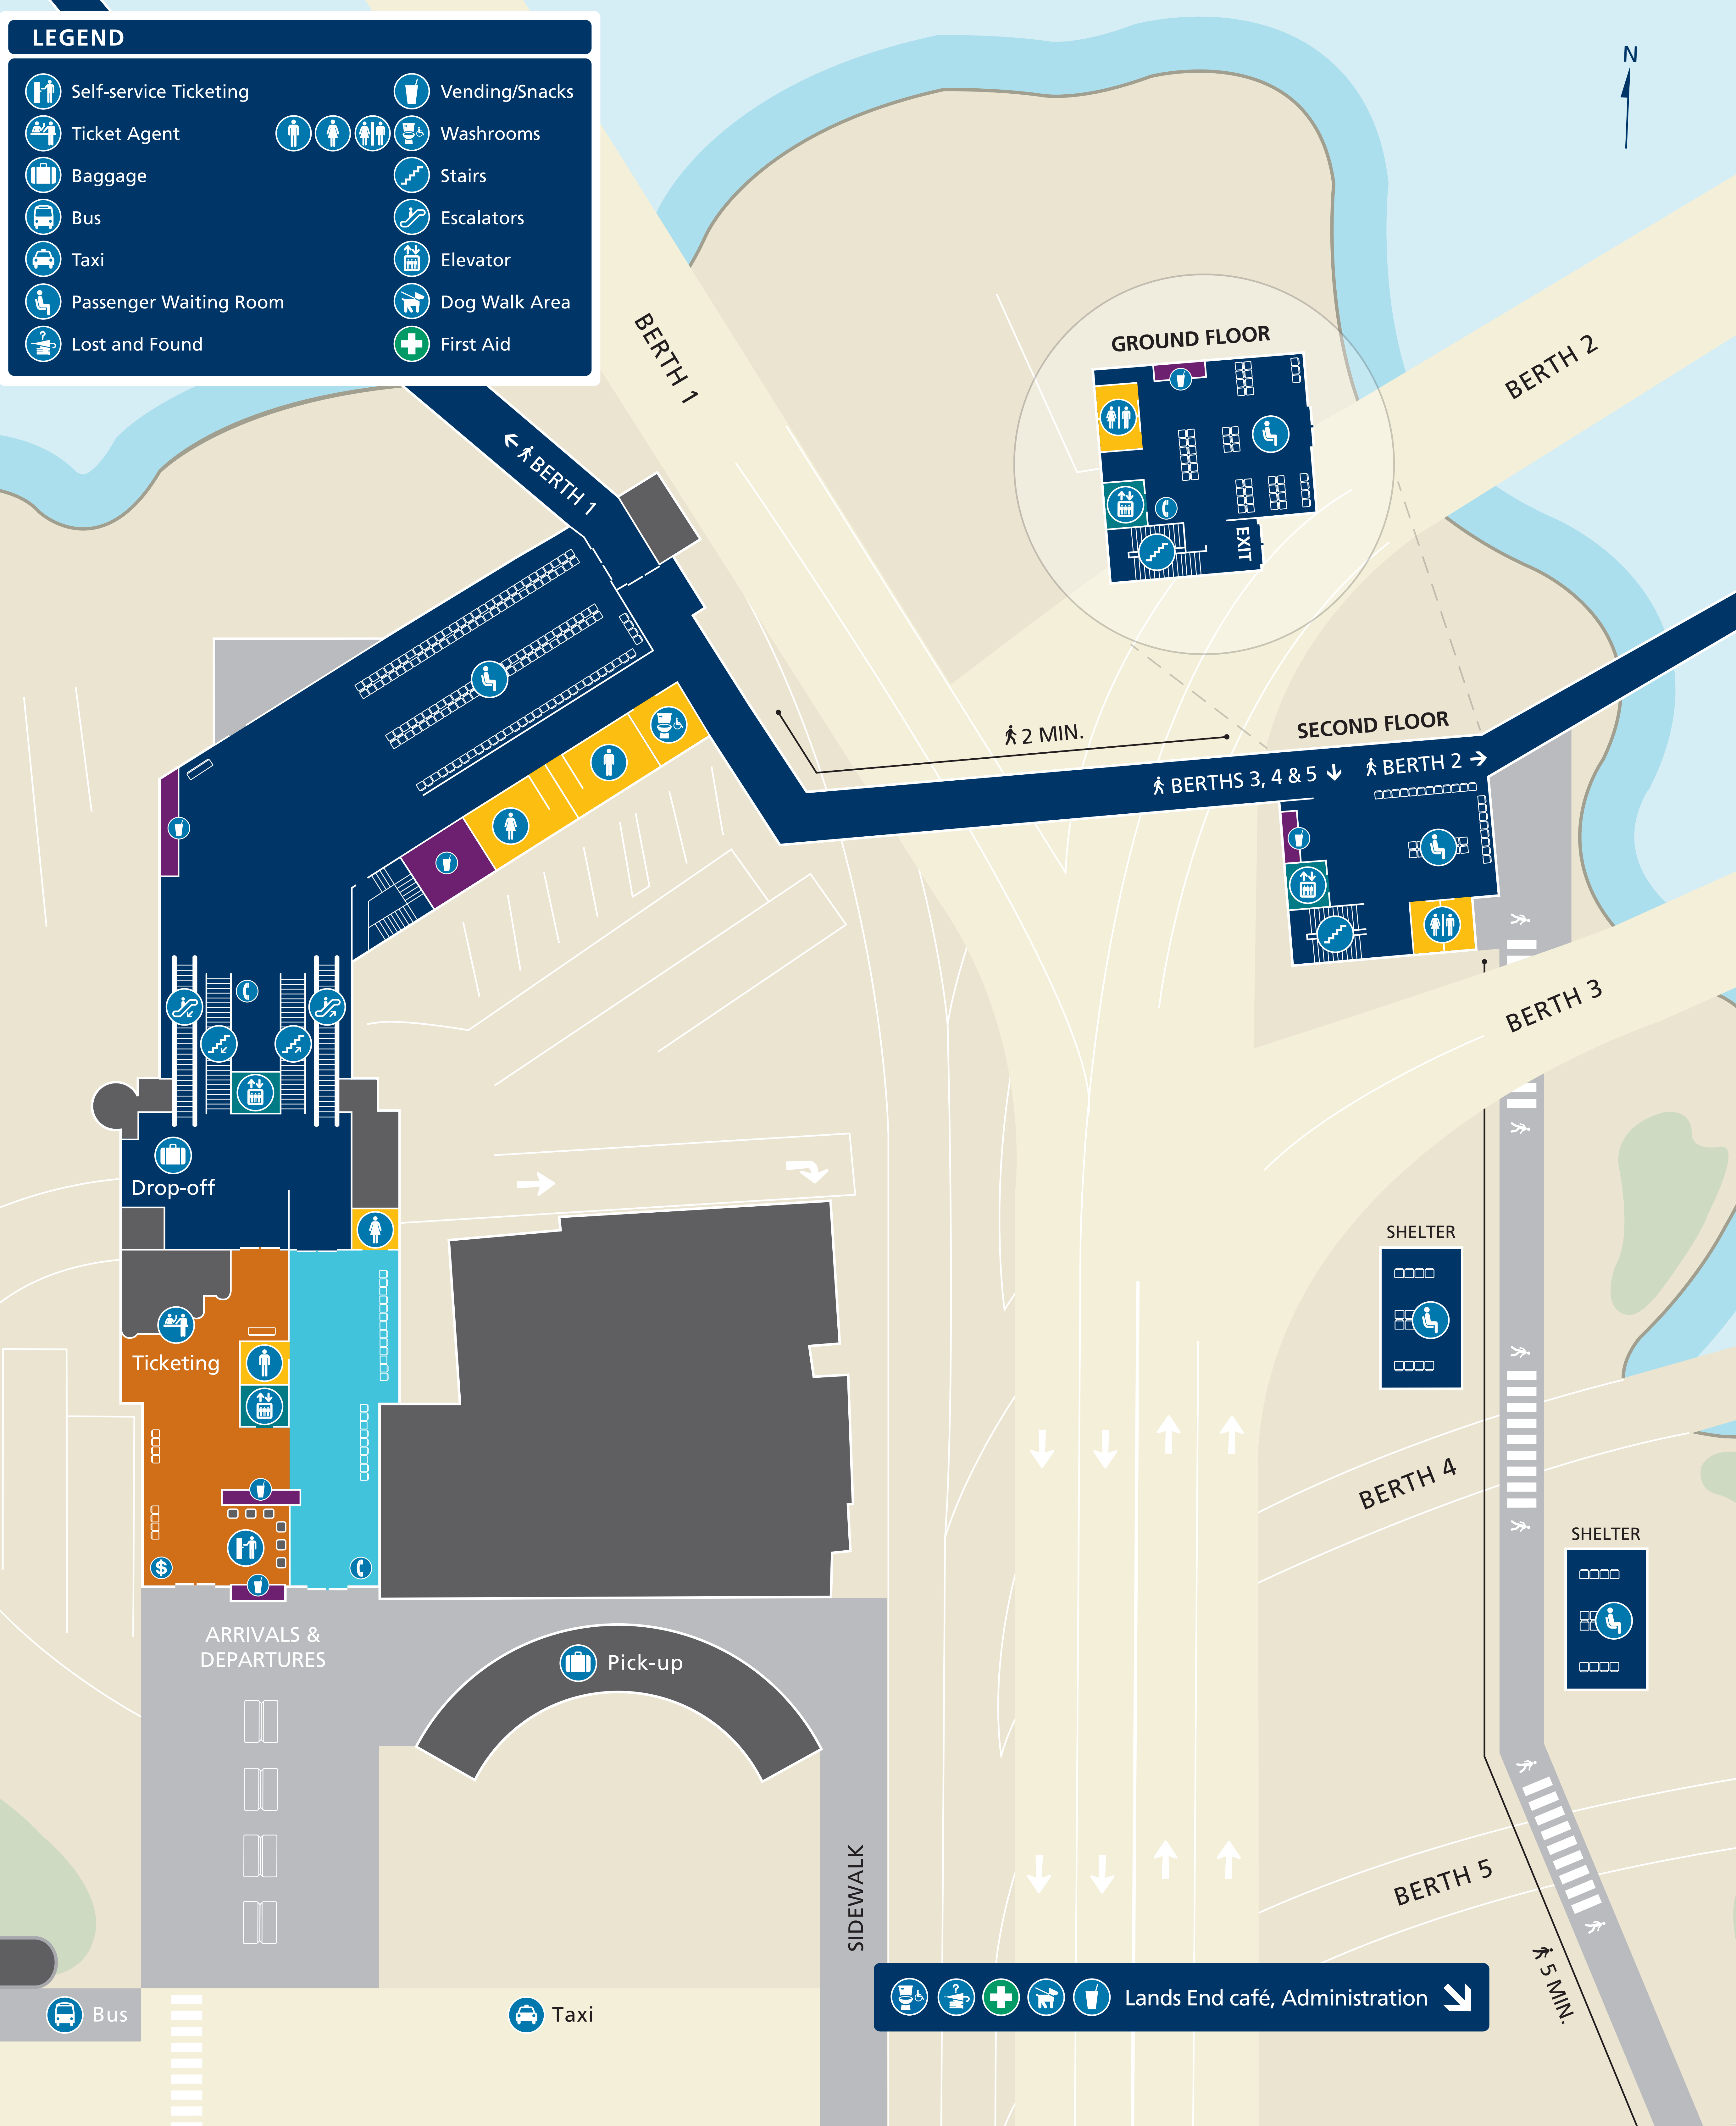

Swartz Bay Terminal Foot Passenger Map

LEGEND

- | | |
|------------------------|----------------|
| Self-service Ticketing | Vending/Snacks |
| Ticket Agent | Washrooms |
| Baggage | Stairs |
| Bus | Escalators |
| Taxi | Elevator |
| Passenger Waiting Room | Dog Walk Area |
| Lost and Found | First Aid |

Bus
 Taxi
 Vending/Snacks
 Washrooms
 Stairs
 Escalators
 Elevator
 Dog Walk Area
 First Aid
 Lands End café, Administration

5 MIN.