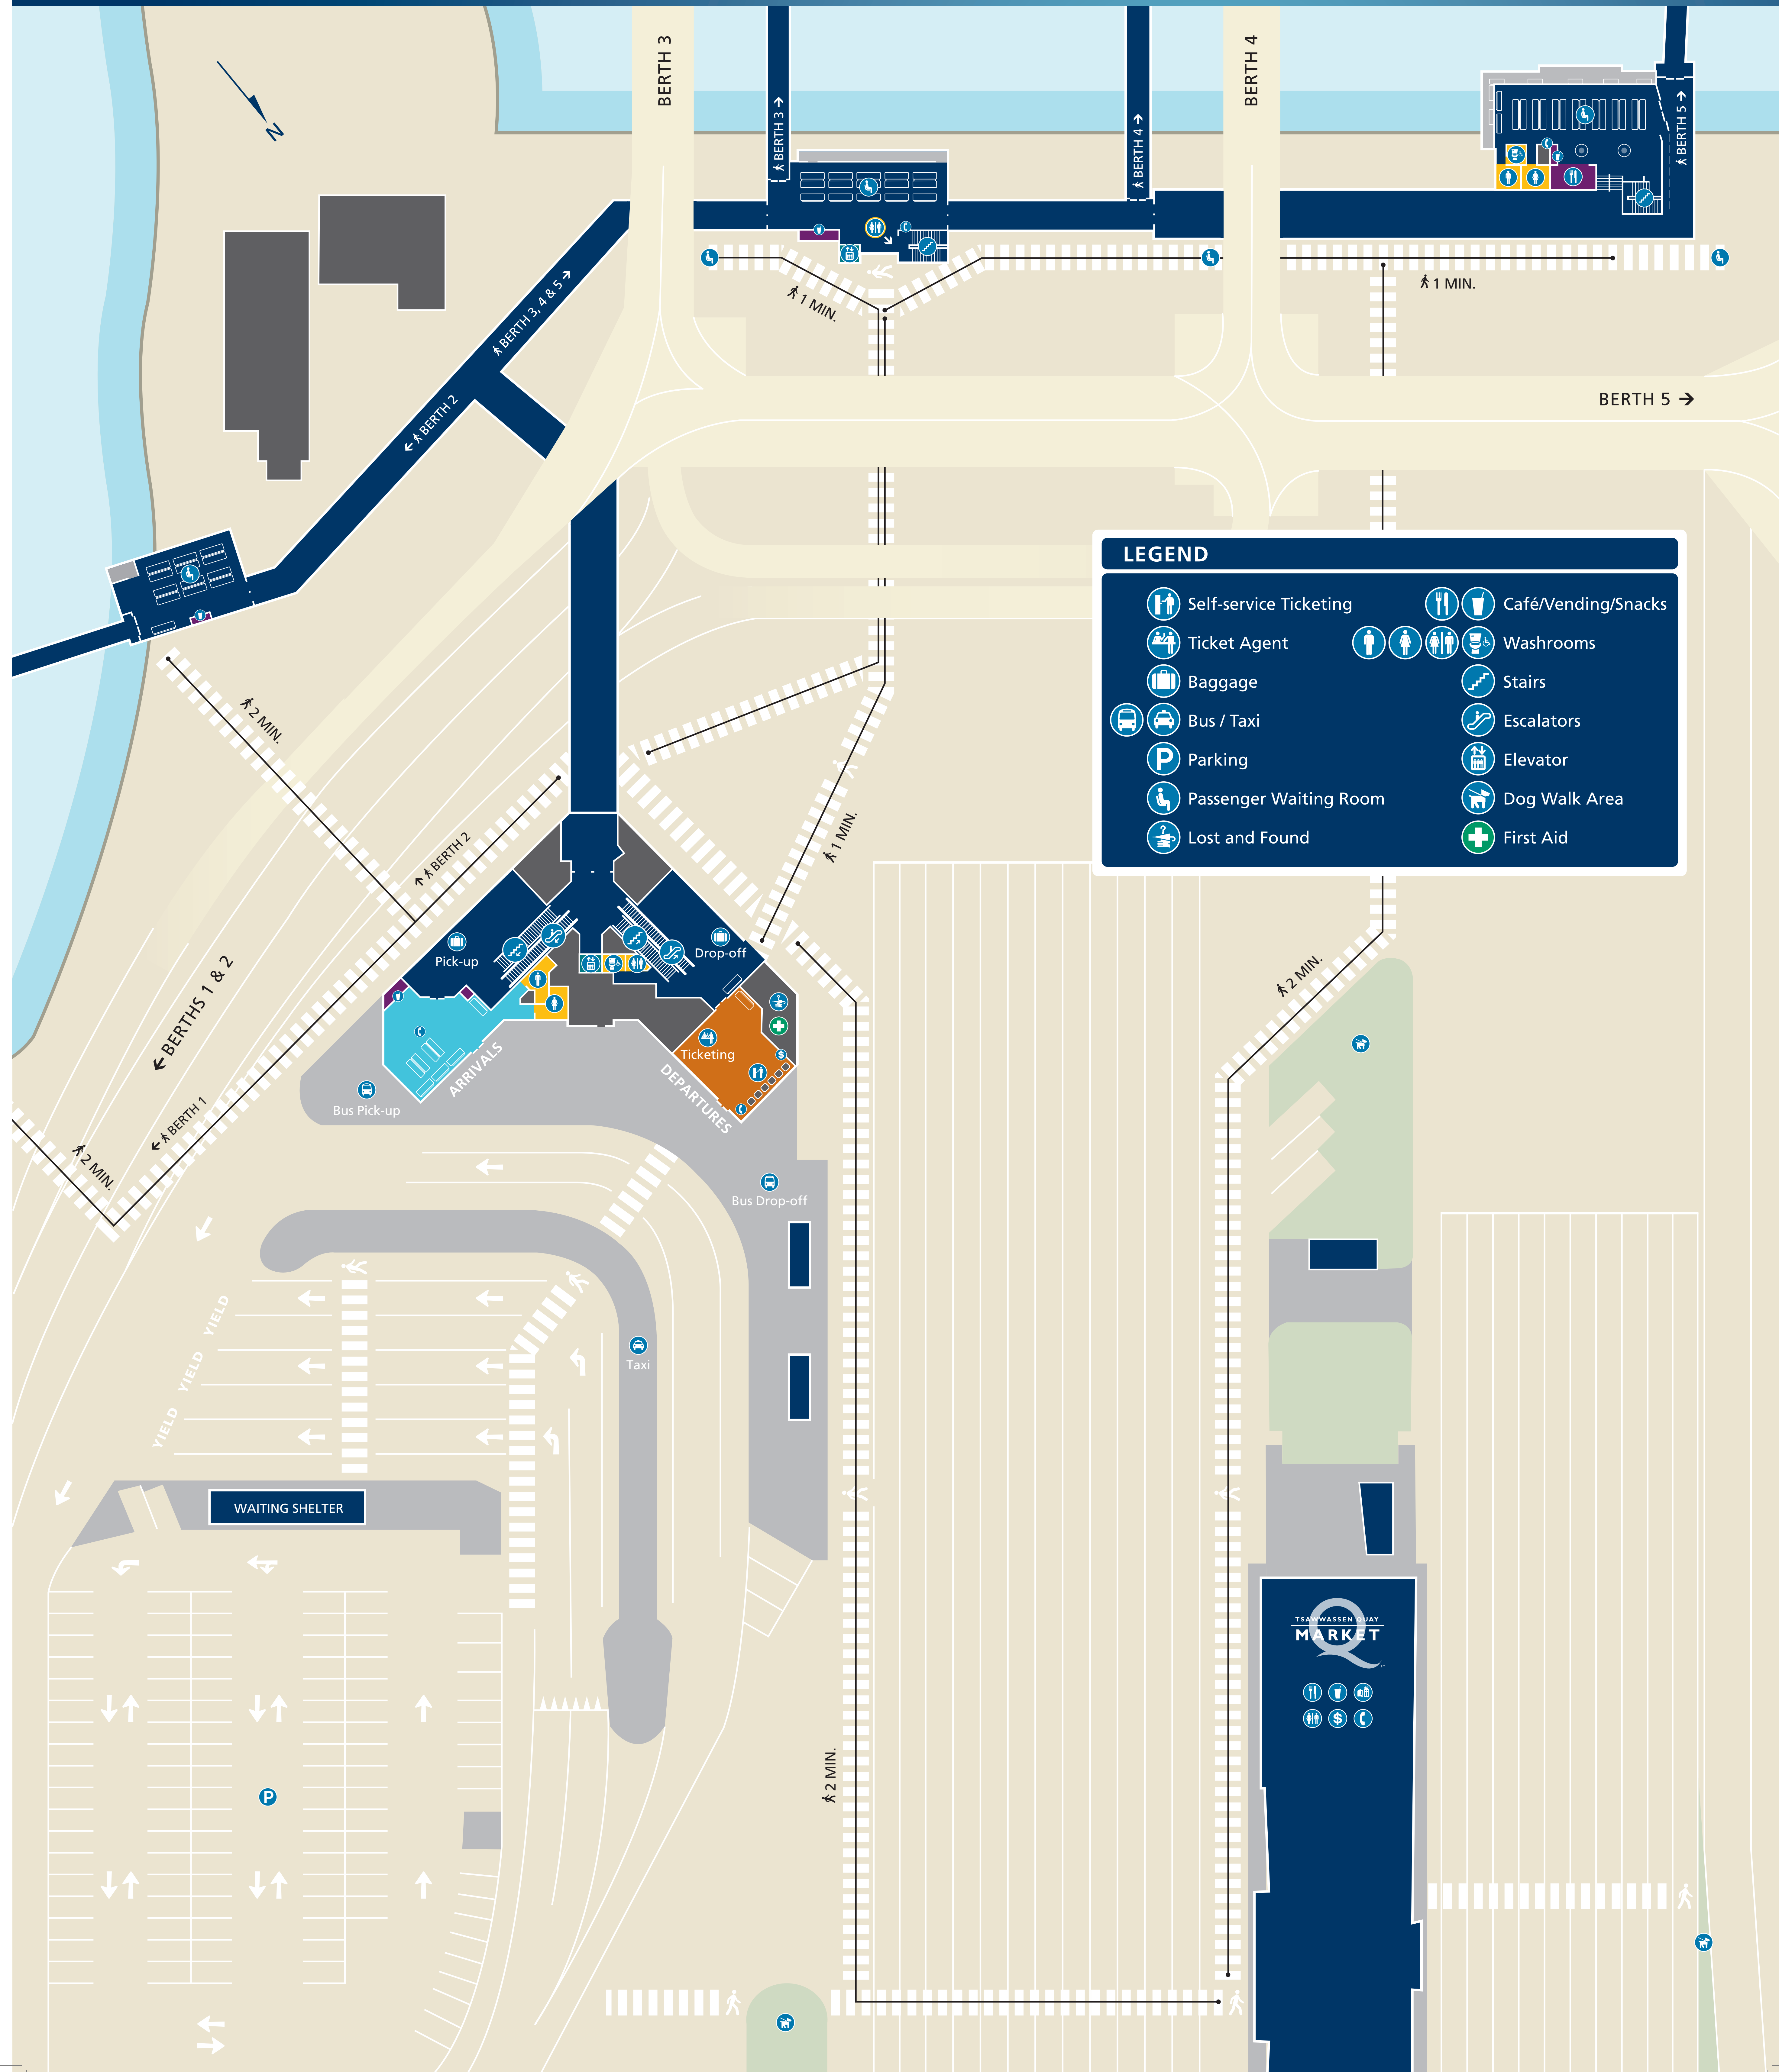

# Tsawwassen Terminal Foot Passenger Map

**LEGEND**

	Self-service Ticketing		Café/Vending/Snacks
	Ticket Agent		Washrooms
	Baggage		Stairs
	Bus / Taxi		Escalators
	Parking		Elevator
	Passenger Waiting Room		Dog Walk Area
	Lost and Found		First Aid