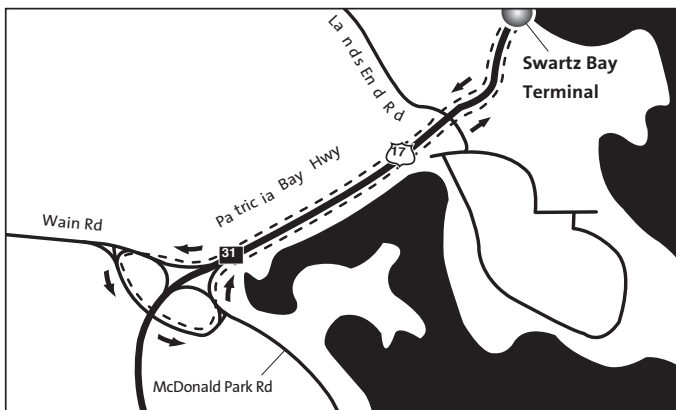

Southern Gulf Islands Thru Fare Passengers Bound for Swartz Bay

Directions for return to Swartz Bay Terminal

Upon departing the ferry at Swartz Bay, please follow the route below to return to Swartz Bay ticket booths.

Depart Swartz Bay Ferry Terminal on HWY 17 South

Stay in right lane.

Take exit 31 for Wain Rd.

Take first left onto the overpass

Turn left and follow McDonald Park Rd. onto HWY 17 North
to Swartz Bay Terminal