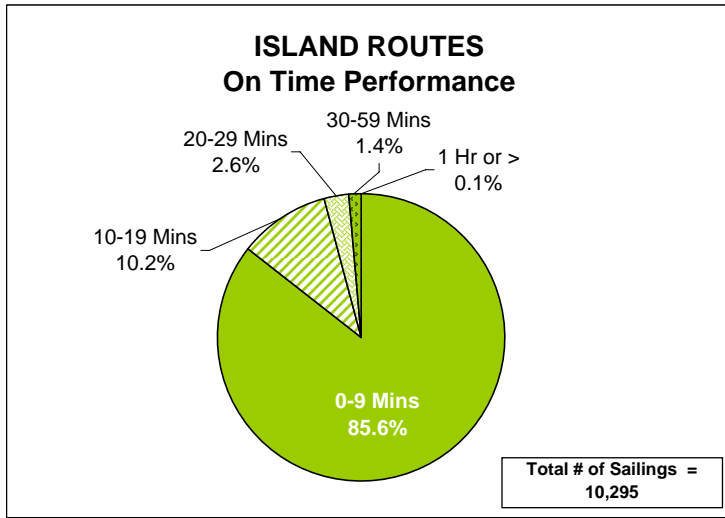

ON TIME PERFORMANCE

Q1 2007/08

On Time Performance data is collected from around the fleet at the end of each month. Verification and addition of missing information usually takes several weeks, making the data available for release about 3-4 weeks later.