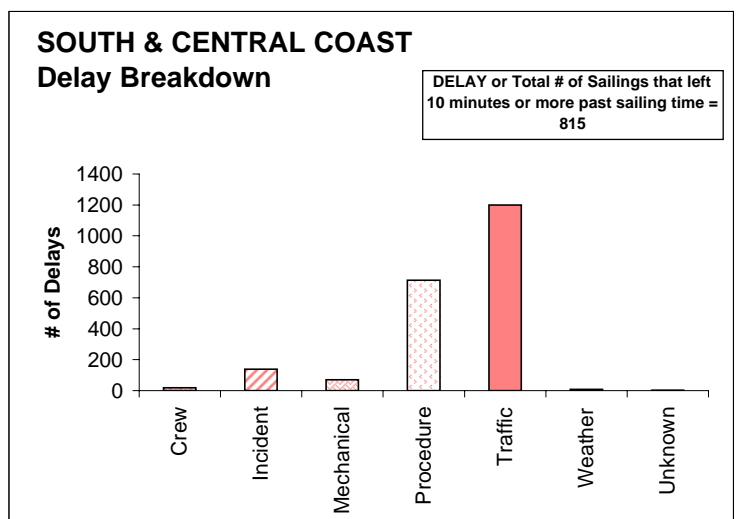

ON TIME PERFORMANCE

Q1 2007/08

On Time Performance data is collected from around the fleet at the end of each month. Verification and addition of missing information usually takes several weeks, making the data available for release about 3-4 weeks later.