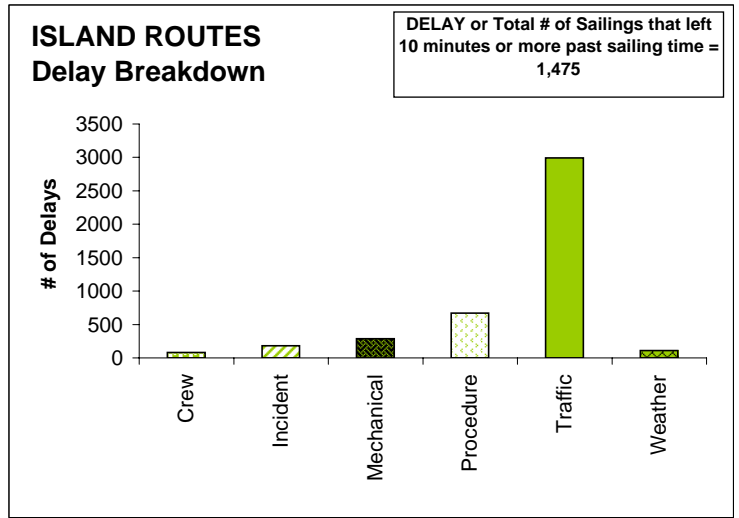

ON TIME PERFORMANCE

Q1 2007/08

On Time Performance data is collected from around the fleet at the end of each month. Verification and addition of missing information usually takes several weeks, making the data available for release about 3-4 weeks later.