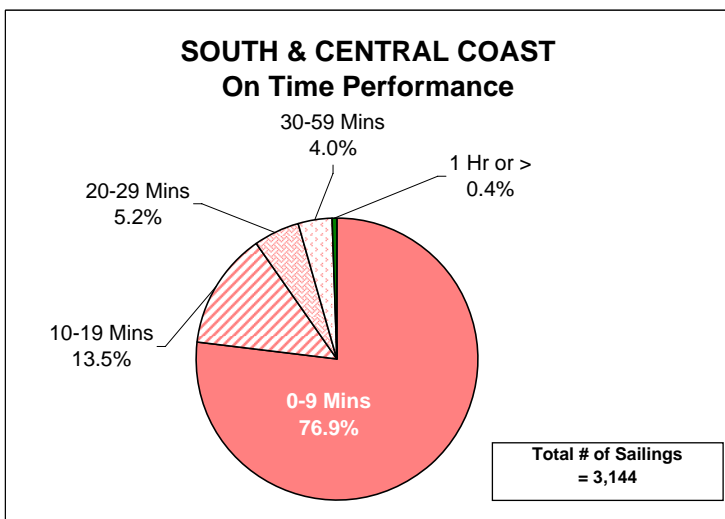

ON TIME PERFORMANCE

Q1 2007/08

On Time Performance data is collected from around the fleet at the end of each month. Verification and addition of missing information usually takes several weeks, making the data available for release about 3-4 weeks later.