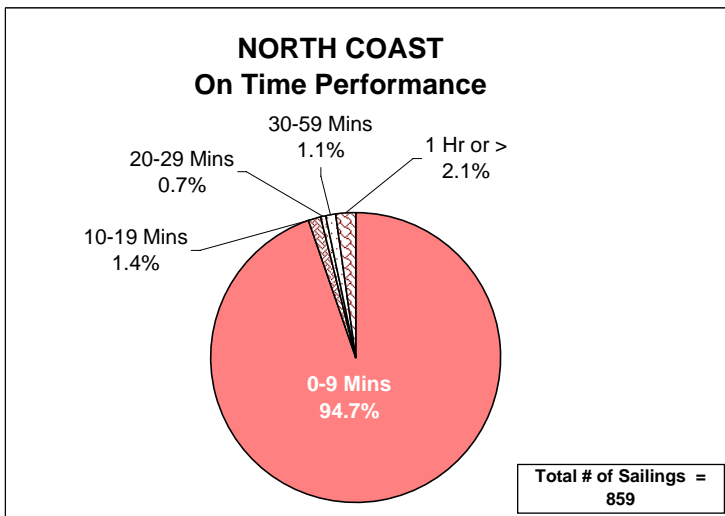

ON TIME PERFORMANCE

Q1 2007/08

On Time Performance data is collected from around the fleet at the end of each month. Verification and addition of missing information usually takes several weeks, making the data available for release about 3-4 weeks later.