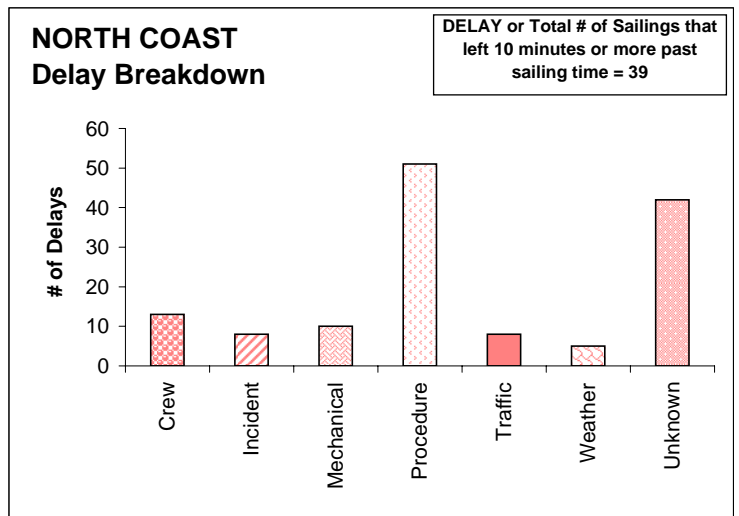

ON TIME PERFORMANCE

Q1 2007/08

On Time Performance data is collected from around the fleet at the end of each month. Verification and addition of missing information usually takes several weeks, making the data available for release about 3-4 weeks later.